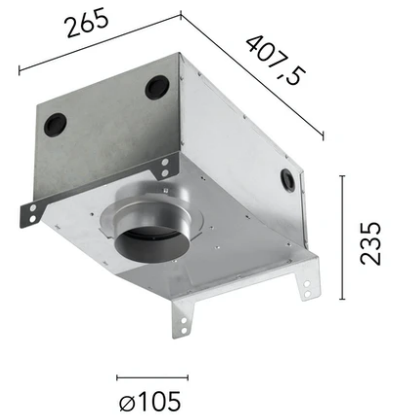

Kap Ø 105 Deep

Continuous current power supply, 0/1-10V dimmable, 220/240V – 50/60Hz, 300mA-16W / 350mA-18W / 400mA-21W / 500mA-27W / 600mA-32W / 650mA-35W / 700/750/800/900/950/1000/1050mA-36W
60.9439

Non dimmable continuous current power supply. 15-30W, 220/240V -50/60Hz with power current selected through adjustable switch. 350mA – 15W / 400mA – 17W / 450mA – 19W / 500mA – 22W / 550mA – 24W / 600mA – 26W / 650mA – 28W / 700mA – 30W no regulable
60.9592

Installation can for concrete
08.8420.00

Installation frame No Trim
08.9104.00

Continuous current power supply, dimmable Casambi 220/240V-50/60Hz, 300mA-16W / 350mA-18,5W / 400mA-21,5W / 450mA-24W / 500mA-27W / 600mA-32W / 650mA-35W / 700mA-36W / 750/800/900/1000/1050mA – 38W
60.9207

Continuous current supply source 240V – 50/60Hz with dimmable DALI 2, push dimming. 300mA-16W / 350mA-18W / 400mA-21W / 500mA-27W / 600mA-32W / 650mA-35W
700/750/800/900/950/1000/1050mA-38W
60.9186