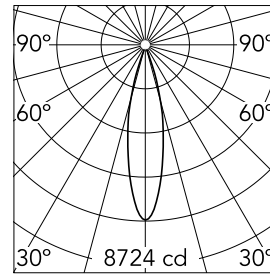

### Main specifications

<b>Number of heads</b>	1	<b>CRI</b>	90
<b>Lamp category</b>	LED	<b>Net lumen (lm)</b>	1644
<b>Power (W)</b>	23W	<b>Mountings</b>	Ceiling recessed
<b>System power (W)</b>	25.9	<b>Environment</b>	Indoor dry location
<b>CCT (K)</b>	3000K		

### Optical

<b>Lighting type</b>	Direct
<b>LED type</b>	LED array
<b>Light distribution</b>	Symmetric
<b>Optical type</b>	Medium
<b>Beam angle (°)</b>	23
<b>Beam angle C90-270 (°)</b>	23
<b>Efficiency (lm/W)</b>	43

Beam Angle: 23°		
<b>h(m)</b>	<b>E(lx)</b>	<b>D(m)</b>
1	8724	0.42
2	2181	0.83
3	969	1.25
4	545	1.66
5	349	2.08

Luminous flux luminaire  
1644 lm (EXTREME CUT OFF)

### Physical

<b>Color</b>	Gold
<b>Orientation</b>	Fixed
<b>Recessed depth (mm)</b>	190
<b>Weight (kg)</b>	0,48
<b>Spot diameter (mm)</b>	106