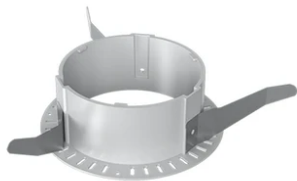

Installation frame No Trim
08.9104.00

Continuous current power supply, dimmable Casambi 220/240V-50/60Hz, 300mA-16W / 350mA-18,5W / 400mA-21,5W / 450mA-24W / 500mA-27W / 600mA-32W / 650mA-35W / 700mA-36W / 750/800/900/1000/1050mA – 38W
60.9207

Continuous current supply source 240V – 50/60Hz with dimmable DALI 2, push dimming. 300mA-16W / 350mA-18W / 400mA-21W / 500mA-27W / 600mA-32W / 650mA-35W
700/750/800/900/950/1000/1050mA-38W
60.9186