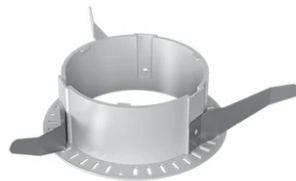

Installation can for concrete
08.8420.00

Installation frame No Trim
08.9104.00

Continuous current power supply, dimmable Casambi 220/240V-50/60Hz, 300mA-16W / 350mA-18,5W / 400mA-21,5W / 450mA-24W / 500mA-27W / 600mA-32W / 650mA-35W / 700mA-36W / 750/800/900/1000/1050mA – 38W
60.9207