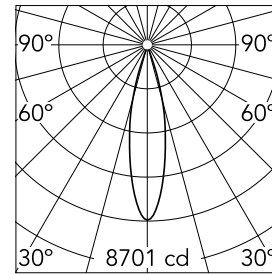

Kap Ø 105 Deep

05.7156.B1 - White

Recessed luminaire with LED light source. Remote electronic transformer 220/240V not included. Pre-installation frame. To be ordered separately.

Recessed luminaire with LED light source. Remote electronic transformer 220/240V not included. Pre-installation frame. To be ordered separately.

Main specifications

Number of heads	1	CRI	90
Lamp category	LED	Net lumen (lm)	1759
Power (W)	23W	Mountings	Ceiling recessed
System power (W)	25.9	Environment	Indoor dry location
CCT (K)	3000K		

Optical

Lighting type	Direct
LED type	LED array
Light distribution	Symmetric
Optical type	Medium
Beam angle (°)	24
Beam angle C90-270 (°)	24
Efficiency (lm/W)	47

Physical

Color	White
Orientation	Fixed
Recessed depth (mm)	190
Weight (kg)	0,48
Spot diameter (mm)	106

Kap Ø 105 Deep

Continuous current supply source 240V – 50/60Hz with dimmable DALI 2, push dimming. 300mA-16W / 350mA-18W / 400mA-21W / 500mA-27W / 600mA-32W / 650mA-35W
700/750/800/900/950/1000/1050mA-38W
60.9186