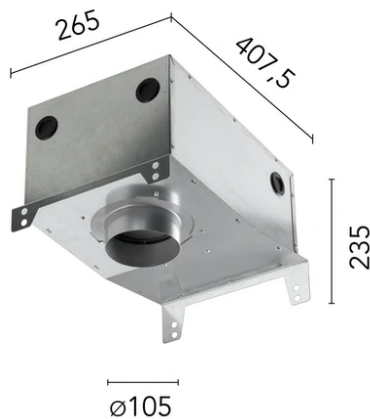

Installation can for concrete
08.8420.00

Installation frame No Trim
08.9104.00

Continuous current power supply, dimmable Casambi 220/240V-50/60Hz, 300mA-16W / 350mA-18,5W / 400mA-21,5W / 450mA-24W / 500mA-27W / 600mA-32W / 650mA-35W / 700mA-36W / 750/800/900/1000/1050mA – 38W
60.9207