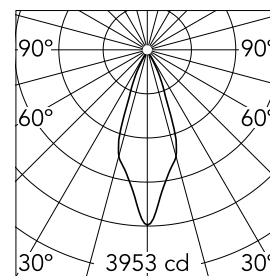

Main specifications

Number of heads	1	CRI	90
Lamp category	LED	Net lumen (lm)	1485
Power (W)	23W	Mountings	Ceiling recessed
System power (W)	25.9	Environment	Indoor dry location
CCT (K)	2700K		

Optical

Lighting type	Direct
LED type	LED array
Light distribution	Symmetric
Optical type	Flood
Beam angle (°)	37
Beam angle C90-270 (°)	37
Efficiency (lm/W)	38