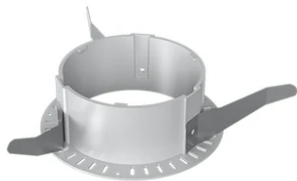

Installation frame No Trim
08.9104.00

Continuous current supply source 240V – 50/60Hz with dimmable DALI 2, push dimming. 300mA-16W / 350mA-18W / 400mA-21W / 500mA-27W / 600mA-32W / 650mA-35W / 700/750/800/900/950/1000/1050mA-38W
60.9186

Continuous current power supply, 0/1-10V dimmable, 220/240V – 50/60Hz, 300mA-16W / 350mA-18W / 400mA-21W / 500mA-27W / 600mA-32W / 650mA-35W / 700/750/800/900/950/1000/1050mA-36W
60.9439