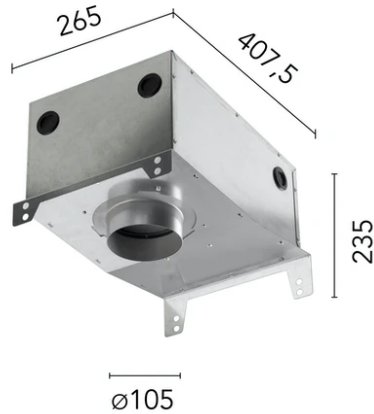

Kap Ø 105 Deep

■ 05.7152.GL - Gold

Recessed luminaire with LED light source. Remote electronic transformer 220/240V not included. Pre-installation frame. To be ordered separately.

Recessed luminaire with LED light source. Remote electronic transformer 220/240V not included. Pre-installation frame. To be ordered separately.

Main specifications

Number of heads	1	CRI	90
Lamp category	LED	Net lumen (lm)	1485
Power (W)	23W	Mountings	Ceiling recessed
System power (W)	25.9	Environment	Indoor dry location
CCT (K)	2700K		

Optical

Lighting type	Direct
LED type	LED array
Light distribution	Symmetric
Optical type	Flood
Beam angle (°)	37
Beam angle C90-270 (°)	37
Efficiency (lm/W)	38

Beam Angle: 37°		
h(m)	E(lx)	D(m)
1	3953	0.67
2	988	1.34
3	439	2.01
4	247	2.68
5	158	3.35

Luminous flux luminaire
1485 lm (EXTREME CUT OFF)

Electrical

Voltage (V)	34	Emergency	Without
Current (mA)	650	Insulation class	III
Dimmable	Yes		
Driver	Remote excluded		
Driver type	Non Dimmable, Dimmable DALI 2, Dimmable Casambi, Dimmable 1-10V		

Physical

Color	Gold
Orientation	Fixed
Recessed depth (mm)	190
Weight (kg)	0,48
Spot diameter (mm)	106

Kap Ø 105 Deep

Non dimmable continuous current power supply. 15-30W, 220/240V -50/60Hz with power current selected through adjustable switch. 350mA – 15W / 400mA – 17W / 450mA – 19W / 500mA – 22W / 550mA – 24W / 600mA – 26W / 650mA – 28W / 700mA – 30W no regulable
60.9592