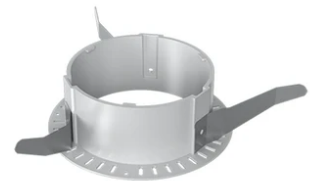

Installation can for concrete
08.8420.00

Continuous current supply source 240V – 50/60Hz with dimmable DALI 2, push dimming. 300mA-16W / 350mA-18W / 400mA-21W / 500mA-27W / 600mA-32W / 650mA-35W / 700/750/800/900/950/1000/1050mA-38W
60.9186

Installation frame No Trim
08.9104.00