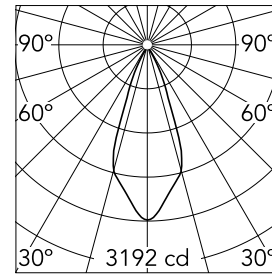

Main specifications

Number of heads	1	CRI	90
Lamp category	LED	Net lumen (lm)	1290
Power (W)	23W	Mountings	Ceiling recessed
System power (W)	25.9	Environment	Indoor dry location
CCT (K)	2700K		

Optical

Lighting type	Direct
LED type	LED array
Light distribution	Symmetric
Optical type	Flood
Beam angle (°)	39
Beam angle C90-270 (°)	39
Efficiency (lm/W)	26

Physical

Color	Blue
Orientation	Fixed
Recessed depth (mm)	190
Weight (kg)	0,48
Spot diameter (mm)	106

Kap Ø 105 Deep

Continuous current power supply, 0/1-10V dimmable, 220/240V – 50/60Hz, 300mA-16W / 350mA-18W / 400mA-21W / 500mA-27W / 600mA-32W / 650mA-35W / 700/750/800/900/950/1000/1050mA-36W
60.9439