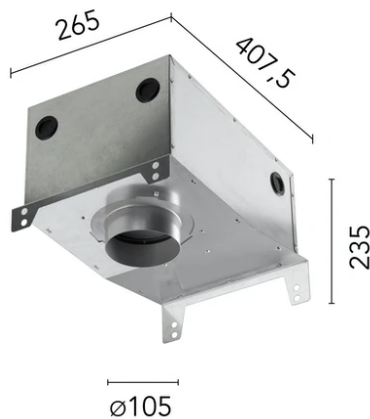

Installation can for concrete
08.8420.00

Continuous current supply source 240V – 50/60Hz with dimmable DALI 2, push dimming. 300mA-16W / 350mA-18W / 400mA-21W / 500mA-27W / 600mA-32W / 650mA-35W / 700/750/800/900/950/1000/1050mA-38W
60.9186

Installation frame No Trim
08.9104.00