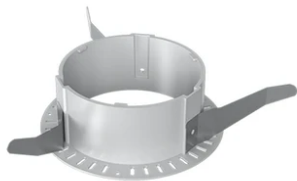

Installation frame No Trim
08.9104.00

Continuous current power supply, 0/1-10V dimmable, 220/240V – 50/60Hz, 300mA-16W / 350mA-18W / 400mA-21W / 500mA-27W / 600mA-32W / 650mA-35W / 700/750/800/900/1000/1050mA-36W.
60.9439

Continuous current power supply, dimmable Casambi, 220/240V – 50/60Hz, 300mA-16W / 350mA-18,5W / 400mA-21,5W / 450mA-24W / 500mA-27W / 600mA-32W / 650mA-35W / 700mA-36W / 750/800/900/1000/1050mA – 38W
60.9207