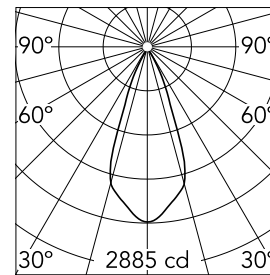

Main specifications

Number of heads	1	CRI	90
Lamp category	LED	Net lumen (lm)	1262
Power (W)	23W	Mountings	Ceiling recessed
System power (W)	25.9	Environment	Indoor dry location
CCT (K)	2700K		

Optical

Lighting type	Direct
LED type	LED array
Light distribution	Symmetric
Optical type	Flood
Beam angle (°)	40
Beam angle C90-270 (°)	40
Efficiency (lm/W)	27