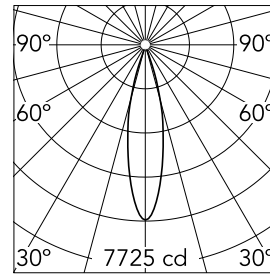

### Main specifications

<b>Number of heads</b>	1	<b>CRI</b>	90
<b>Lamp category</b>	LED	<b>Net lumen (lm)</b>	1459
<b>Power (W)</b>	23W	<b>Mountings</b>	Ceiling recessed
<b>System power (W)</b>	25.9	<b>Environment</b>	Indoor
<b>CCT (K)</b>	2700K		

### Optical

<b>Lighting type</b>	Direct
<b>LED type</b>	LED array
<b>Light distribution</b>	Symmetric
<b>Optical type</b>	Medium
<b>Beam angle (°)</b>	23
<b>Beam angle C90-270 (°)</b>	23
<b>Efficiency (lm/W)</b>	38

<b>Beam Angle:</b>	23°	
<b>h(m)</b>	<b>E(lx)</b>	<b>D(m)</b>
1	7725	0.42
2	1931	0.83
3	858	1.25
4	483	1.66
5	309	2.08

Luminous flux luminaire  
1459 lm (EXTREME CUT OFF)

### Physical

<b>Color</b>	Gold
<b>Orientation</b>	Fixed
<b>Recessed depth (mm)</b>	190
<b>Weight (kg)</b>	0,48
<b>Spot diameter (mm)</b>	106