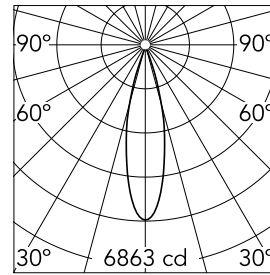

Main specifications

Number of heads	1	CRI	90
Lamp category	LED	Net lumen (lm)	1307
Power (W)	23W	Mountings	Ceiling recessed
System power (W)	25.9	Environment	Indoor dry location
CCT (K)	2700K		

Optical

Lighting type	Direct
LED type	LED array
Light distribution	Symmetric
Optical type	Medium
Beam angle (°)	25
Beam angle C90-270 (°)	25
Efficiency (lm/W)	27

Physical

Color	Blue
Orientation	Fixed
Recessed depth (mm)	190
Weight (kg)	0,48
Spot diameter (mm)	106

Kap Ø 105 Deep

Non dimmable continuous current power supply. 15-30W, 220/240V -50/60Hz with power current selected through adjustable switch. 350mA – 15W / 400mA – 17W / 450mA – 19W / 500mA – 22W / 550mA – 24W / 600mA – 26W / 650mA – 28W / 700mA – 30W no regulable
60.9592