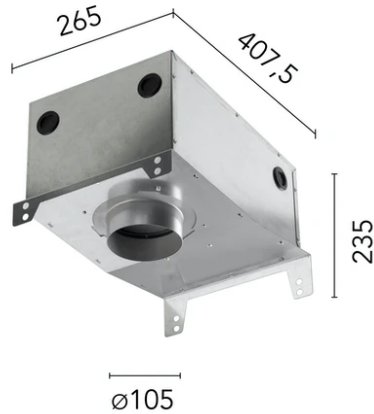

Kap Ø 105 Deep

■ 05.7151.BU - Blue

Recessed luminaire with LED light source. Remote electronic transformer 220/240V not included. Pre-installation frame. To be ordered separately.

Recessed luminaire with LED light source. Remote electronic transformer 220/240V not included. Pre-installation frame. To be ordered separately.

Main specifications

Number of heads	1	CRI	90
Lamp category	LED	Net lumen (lm)	1307
Power (W)	23W	Mountings	Ceiling recessed
System power (W)	25.9	Environment	Indoor dry location
CCT (K)	2700K		

Optical

Lighting type	Direct
LED type	LED array
Light distribution	Symmetric
Optical type	Medium
Beam angle (°)	25
Beam angle C90-270 (°)	25
Efficiency (lm/W)	27

Beam Angle:	25°		
h(m)	E(lx)	D(m)	
1	6863	0.45	
2	1716	0.90	
3	763	1.35	
4	429	1.79	
5	275	2.24	

Luminous flux luminaire
1307 lm (EXTREME CUT OFF)

Electrical

Voltage (V)	34	Emergency	Without
Current (mA)	650	Insulation class	III
Dimmable	Yes		
Driver	Remote excluded		
Driver type	Non Dimmable, Dimmable DALI 2, Dimmable Casambi, Dimmable 1-10V		

Physical

Color	Blue
Orientation	Fixed
Recessed depth (mm)	190
Weight (kg)	0,48
Spot diameter (mm)	106

Kap Ø 105 Deep

Non dimmable continuous current power supply. 15-30W, 220/240V -50/60Hz with power current selected through adjustable switch. 350mA – 15W / 400mA – 17W / 450mA – 19W / 500mA – 22W / 550mA – 24W / 600mA – 26W / 650mA – 28W / 700mA – 30W no regulable
60.9592