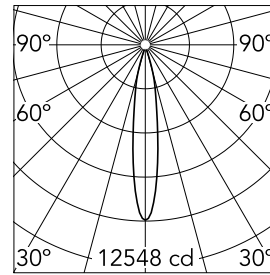

Kap Ø 105 Deep

05.7150.B1 - White

Recessed luminaire with LED light source. Remote electronic transformer 220/240V not included. Pre-installation frame. To be ordered separately.

Recessed luminaire with LED light source. Remote electronic transformer 220/240V not included. Pre-installation frame. To be ordered separately.

Main specifications

Number of heads	1	CRI	90
Lamp category	LED	Net lumen (lm)	1602
Power (W)	23W	Mountings	Ceiling recessed
System power (W)	25.9	Environment	Indoor dry location
CCT (K)	2700K		

Optical

Lighting type	Direct
LED type	LED array
Light distribution	Symmetric
Optical type	Spot
Beam angle (°)	16
Beam angle C90-270 (°)	16
Efficiency (lm/W)	43

Physical

Color	White
Orientation	Fixed
Recessed depth (mm)	190
Weight (kg)	0,48
Spot diameter (mm)	106

Kap Ø 105 Deep

Continuous current power supply, 0/1-10V dimmable, 220/240V – 50/60Hz, 300mA-16W / 350mA-18W / 400mA-21W / 500mA-27W / 600mA-32W / 650mA-35W / 700/750/800/900/950/1000/1050mA-36W
60.9439