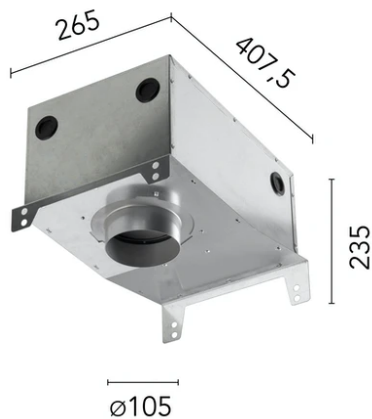

Installation can for concrete
08.8420.00

Continuous current power supply, dimmable Casambi 220/240V-50/60Hz, 300mA-16W / 350mA-18,5W / 400mA-21,5W / 450mA-24W / 500mA-27W / 600mA-32W / 650mA-35W / 700mA-36W / 750/800/900/1000/1050mA – 38W
60.9207

Continuous current supply source 240V – 50/60Hz with dimmable DALI 2, push dimming. 300mA-16W / 350mA-18W / 400mA-21W / 500mA-27W / 600mA-32W / 650mA-35W
700/750/800/900/950/1000/1050mA-38W
60.9186