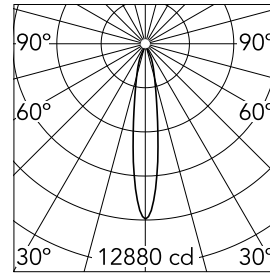

Main specifications

| | | | |
|------------------|-------|----------------|---------------------|
| Number of heads | 1 | CRI | 90 |
| Lamp category | LED | Net lumen (lm) | 1930 |
| Power (W) | 22.8W | Mountings | Ceiling recessed |
| System power (W) | 25.9 | Environment | Indoor dry location |
| CCT (K) | 3000K | | |

Optical

| | |
|------------------------|-----------|
| Lighting type | Direct |
| LED type | LED array |
| Light distribution | Symmetric |
| Optical type | Spot |
| Beam angle (°) | 16 |
| Beam angle C90-270 (°) | 16 |
| UGRL | 1 |
| Efficiency (lm/W) | 74 |

Beam Angle: 16°

| h(m) | E(lx) | D(m) |
|------|-------|------|
| 1 | 12880 | 0.29 |
| 2 | 3220 | 0.57 |
| 3 | 1431 | 0.86 |
| 4 | 805 | 1.15 |
| 5 | 515 | 1.43 |

Luminous flux luminaire
1930 lm (EXTREME CUT OFF)

Physical

| | | | |
|---------------------|------------|--------------------|--------|
| Color | Black | Rotation (°) | 360 |
| Orientation | Adjustable | Spot diameter (mm) | 105 |
| Recessed depth (mm) | 144 | Lifespan (L70 B10) | L80B50 |
| Weight (kg) | 0.7 | | |
| Tilt (°) | 20 | | |