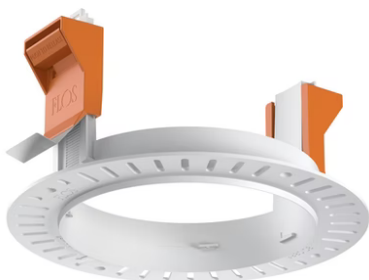

Installation frame No Trim
08.0132.00

Continuous current power supply, dimmable Casambi 220/240V-50/60Hz, 300mA-16W / 350mA-18,5W / 400mA-21,5W / 450mA-24W / 500mA-27W / 600mA-32W / 650mA-35W / 700mA-36W / 750/800/900/1000/1050mA – 38W
60.9207