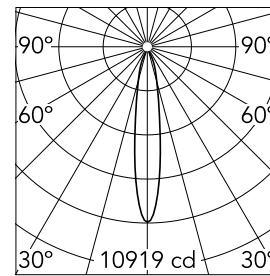

### Main specifications

Number of heads	1	CRI	90
Lamp category	LED	Net lumen (lm)	1685
Power (W)	25.9W	Mountings	Ceiling recessed
System power (W)	25.9	Environment	Indoor dry location
CCT (K)	2700K		

### Optical

Lighting type	Direct
LED type	LED array
Light distribution	Symmetric
Optical type	Spot
Beam angle (°)	17
Beam angle C90-270 (°)	17
Efficiency (lm/W)	65

Beam Angle: 17°

h(m)	E(lx)	D(m)
1	10919	0.29
2	2730	0.59
3	1213	0.88
4	682	1.18
5	437	1.47

### Physical

Color	Blue	Rotation (°)	360
Orientation	Adjustable	Spot diameter (mm)	105
Recessed depth (mm)	144		
Weight (kg)	0,7		
Tilt (°)	20		