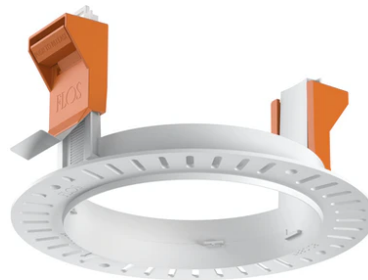

Non dimmable continuous current power supply. 15-30W, 220/240V -50/60Hz with power current selected through adjustable switch. 350mA – 15W / 400mA – 17W / 450mA – 19W / 500mA – 22W / 550mA – 24W / 600mA – 26W / 650mA – 28W / 700mA – 30W no regulable
60.9592

Installation frame No Trim
08.0132.00