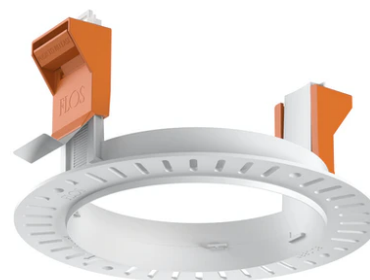

Kap Ø 105 Adjustable Optic Medium

Continuous current power supply, 0/1-10V dimmable, 220/240V – 50/60Hz, 300mA-16W / 350mA-18W / 400mA-21W / 500mA-27W / 600mA-32W / 650mA-35W / 700/750/800/900/950/1000/1050mA-36W
60.9439

Non dimmable continuous current power supply. 15-30W, 220/240V -50/60Hz with power current selected through adjustable switch. 350mA – 15W / 400mA – 17W / 450mA – 19W / 500mA – 22W / 550mA – 24W / 600mA – 26W / 650mA – 28W / 700mA – 30W no regulable
60.9592

Installation frame No Trim
08.0132.00