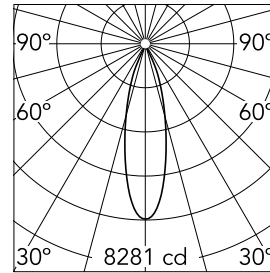

### Main specifications

<b>Number of heads</b>	1	<b>CRI</b>	90
<b>Lamp category</b>	LED	<b>Mountings</b>	Ceiling recessed
<b>Power (W)</b>	23W	<b>Environment</b>	Indoor dry location
<b>System power (W)</b>	25,9		
<b>CCT (K)</b>	3000K		

### Optical

<b>Lighting type</b>	Direct
<b>LED type</b>	LED array
<b>Light distribution</b>	Symmetric
<b>Optical type</b>	Medium
<b>Beam angle (°)</b>	27
<b>Beam angle C90-270 (°)</b>	27

Beam Angle: 27°

h(m)	E(lx)	D(m)
1	8281	0.48
2	2070	0.97
3	920	1.45
4	518	1.93
5	331	2.41

Luminous flux luminaire  
2222 lm (EXTREME CUT OFF)

### Physical

<b>Color</b>	Copper	<b>Rotation (°)</b>	360
<b>Orientation</b>	Adjustable	<b>Spot diameter (mm)</b>	105
<b>Recessed depth (mm)</b>	144		
<b>Weight (kg)</b>	0,7		
<b>Tilt (°)</b>	20		