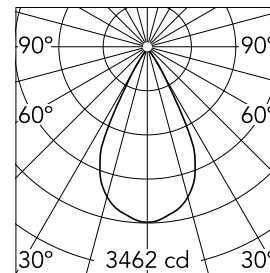

Main specifications

| | | | |
|------------------|-------|----------------|------------------|
| Number of heads | 1 | CRI | 90 |
| Lamp category | LED | Net lumen (lm) | 2326 |
| Power (W) | 25.9W | Mountings | Ceiling recessed |
| System power (W) | 25.9 | Environment | Indoor |
| CCT (K) | 3000K | | |

Optical

| | |
|------------------------|-----------|
| Lighting type | Direct |
| LED type | LED array |
| Light distribution | Symmetric |
| Optical type | Flood |
| Beam angle (°) | 53 |
| Beam angle C90-270 (°) | 53 |
| Efficiency (lm/W) | 89 |

| | | |
|-------------|------|------------|
| Beam Angle: | 53° | |
| | h(m) | E(lx) D(m) |
| | 1 | 3462 1.01 |
| | 2 | 866 2.01 |
| | 3 | 385 3.02 |
| | 4 | 216 4.03 |
| | 5 | 138 5.04 |

Luminous flux luminaire
2326 lm (EXTREME CUT OFF)

Physical

| | | | |
|---------------------|------------|--------------------|-----|
| Color | Blue | Rotation (°) | 360 |
| Orientation | Adjustable | Spot diameter (mm) | 105 |
| Recessed depth (mm) | 144 | | |
| Weight (kg) | 0,7 | | |
| Tilt (°) | 20 | | |