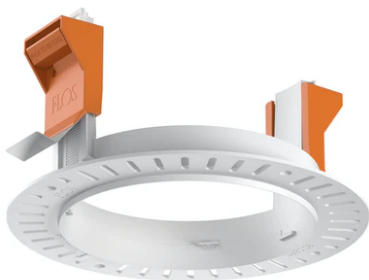

Kap Ø 105 Adjustable Optic Flood

Installation frame No Trim
08.0132.00

Non dimmable continuous current power supply. 15-30W, 220/240V -50/60Hz with power current selected through adjustable switch. 350mA – 15W / 400mA – 17W / 450mA – 19W / 500mA – 22W / 550mA – 24W / 600mA – 26W / 650mA – 28W / 700mA – 30W no regulable
60.9592

Continuous current power supply of 13-20W, 110/240V – 50/60Hz with power current selected through adjustable 300 mA – 15W / 350 mA – 18W / 400/450/500/550/600/ 650/700/750/800/850/900 mA – 15W. switch. 0/1-10V or push dimming
60.9188