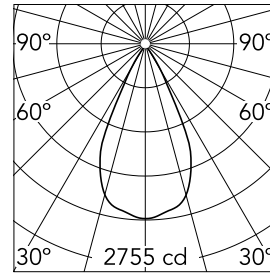

### Main specifications

<b>Number of heads</b>	1	<b>CRI</b>	90
<b>Lamp category</b>	LED	<b>Net lumen (lm)</b>	1815
<b>Power (W)</b>	25.9W	<b>Mountings</b>	Ceiling recessed
<b>System power (W)</b>	25.9	<b>Environment</b>	Indoor dry location
<b>CCT (K)</b>	2700K		

### Optical

<b>Lighting type</b>	Direct
<b>LED type</b>	LED array
<b>Light distribution</b>	Symmetric
<b>Optical type</b>	Flood
<b>Beam angle (°)</b>	51
<b>Beam angle C90-270 (°)</b>	51
<b>Efficiency (lm/W)</b>	70

<b>Beam Angle:</b>	51°		
<b>h(m)</b>	<b>E(lx)</b>	<b>D(m)</b>	
1	2755	0.96	
2	689	1.91	
3	306	2.87	
4	172	3.82	
5	110	4.78	

Luminous flux luminaire  
1815 lm (EXTREME CUT OFF)

### Physical

<b>Color</b>	White	<b>Rotation (°)</b>	360
<b>Orientation</b>	Adjustable	<b>Spot diameter (mm)</b>	105
<b>Recessed depth (mm)</b>	144		
<b>Weight (kg)</b>	0,7		
<b>Tilt (°)</b>	20		