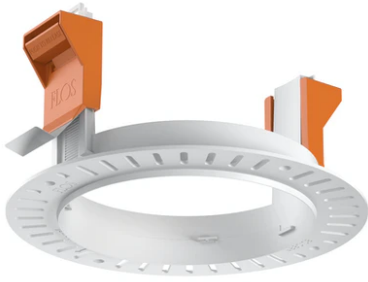

Kap Ø 105 Adjustable Optic Flood

Installation frame No Trim
08.0132.00