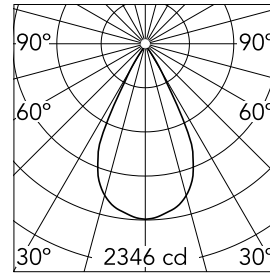

Main specifications

Number of heads	1	CRI	90
Lamp category	LED	Net lumen (lm)	1566
Power (W)	22.8W	Mountings	Ceiling recessed
System power (W)	25.9	Environment	Indoor dry location
CCT (K)	2700K		

Optical

Lighting type	Direct
LED type	LED array
Light distribution	Symmetric
Optical type	Flood
Beam angle (°)	53
Beam angle C90-270 (°)	53
UGRL	17
Efficiency (lm/W)	60

Beam Angle: 53°

h(m)	E(lx)	D(m)
1	2346	1.00
2	587	2.01
3	261	3.01
4	147	4.02
5	94	5.02

Physical

Color	Black	Rotation (°)	360
Orientation	Adjustable	Spot diameter (mm)	105
Recessed depth (mm)	144	Lifespan (L70 B10)	L80B50
Weight (kg)	0.7		
Tilt (°)	20		

Kap Ø 105 Adjustable Optic Flood

Continuous current supply source 240V – 50/60Hz with dimmable DALI 2, push dimming. 300mA-16W / 350mA-18W / 400mA-21W / 500mA-27W / 600mA-32W / 650mA-35W
700/750/800/900/950/1000/1050mA-38W
60.9186