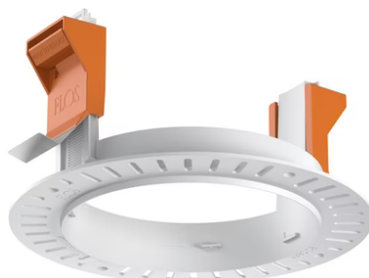

Continuous current power supply, 0/1-10V dimmable, 220/240V – 50/60Hz, 300mA-16W / 350mA-18W / 400mA-21W / 500mA-27W / 600mA-32W / 650mA-35W / 700/750/800/900/950/1000/1050mA-36W
60.9439

Installation frame No Trim
08.0132.00