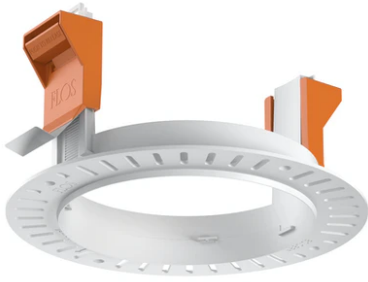

Kap Ø 105 Adjustable

05.7136.B1 - White

Recessed luminaire with main voltage source.

Main specifications

Lamp category	LED
Power (W)	max 50W
System power (W)	25.9
Mountings	Ceiling recessed
Environment	Indoor

Optical

Lighting type	Direct
Lamp type	PAR 16
Light distribution	Symmetric

Electrical

Frequency (Hz)	50/60
Voltage (V)	230
Lamp holder	GZ10
Emergency	Without
Insulation class	II

Physical

Color	White	Rotation (°)	360
Orientation	Adjustable	Spot diameter (mm)	105
Recessed depth (mm)	155		
Weight (kg)	0,45		
Tilt (°)	20		

Note

Not suitable for lens accessories.

Kap Ø 105 Adjustable

Installation frame No Trim
08.0132.00