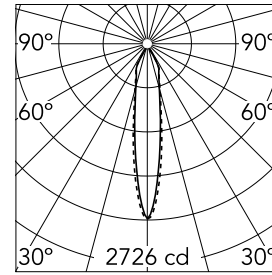

Kap 80 Surface Square Optic Spot Dali/Push Version

■ 03.6037.18.DA - Deep Brown/Black

Luminaire for mounting on the ceiling with LED light source. Power source incorporated into luminaire body. Dali/Push dimming 220/240V.

Main specifications

Number of heads	1	Net lumen (lm)	696
Lamp category	LED	Mountings	Ceiling surface
Power (W)	9.2W	Environment	Indoor
CCT (K)	3000K		
CRI	90		

Optical

Lighting type	Direct
LED type	LED array
Light distribution	Symmetric
Optical type	Spot
Beam angle (°)	17
Beam angle C90-270 (°)	19