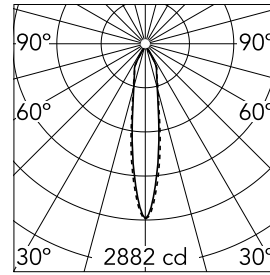

Main specifications

Number of heads	1	Net lumen (lm)	739
Lamp category	LED	Mountings	Ceiling surface
Power (W)	9.2W	Environment	Indoor dry location
CCT (K)	3000K		
CRI	90		

Optical

Lighting type	Direct
LED type	LED array
Light distribution	Symmetric
Optical type	Spot
Beam angle (°)	18
Beam angle C90-270 (°)	19

Physical

Color	Black/Copper
Orientation	Fixed
Weight (kg)	0.45