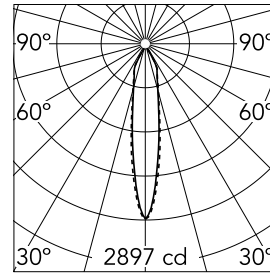

Kap 80 Surface Square Optic Spot Dali/Push Version

03.6035.B1.DA - White/Gold

Luminaire for mounting on the ceiling with LED light source. Power source incorporated into luminaire body. Dali/Push dimming 220/240V.

Main specifications

Number of heads	1	Net lumen (lm)	762
Lamp category	LED	Mountings	Ceiling surface
Power (W)	9.2W	Environment	Indoor
CCT (K)	3000K		
CRI	90		

Optical

Lighting type	Direct
LED type	LED array
Light distribution	Symmetric
Optical type	Spot
Beam angle (°)	18
Beam angle C90-270 (°)	19

Physical

Color	White/Gold
Orientation	Fixed
Weight (kg)	0.45