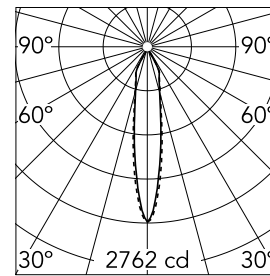

Main specifications

Number of heads	1	Net lumen (lm)	771
Lamp category	LED	Mountings	Ceiling surface
Power (W)	9.2W	Environment	Indoor
CCT (K)	3000K		
CRI	90		

Optical

Lighting type	Direct
LED type	LED array
Light distribution	Symmetric
Optical type	Spot
Beam angle (°)	18
Beam angle C90-270 (°)	19