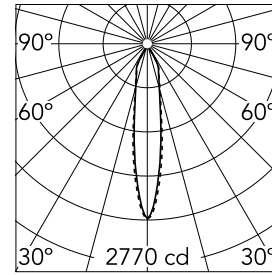

Kap 80 Surface Square Optic Spot Dali/Push Version

03.6032.B1.DA - White/Copper

Luminaire for mounting on the ceiling with LED light source. Power source incorporated into luminaire body.
Dali/Push dimming 220/240V.

Main specifications

Number of heads	1	Net lumen (lm)	710
Lamp category	LED	Mountings	Ceiling surface
Power (W)	9.2W	Environment	Indoor
CCT (K)	2700K		
CRI	90		

Optical

Lighting type	Direct
LED type	LED array
Light distribution	Symmetric
Optical type	Spot
Beam angle (°)	18
Beam angle C90-270 (°)	19

Certification / Marking

Physical

Color	White/Copper
Orientation	Fixed
Weight (kg)	0.45