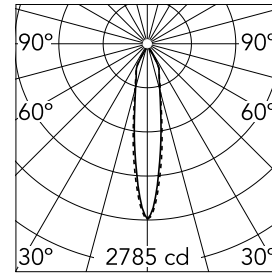

Main specifications

Number of heads	1	Net lumen (lm)	732
Lamp category	LED	Mountings	Ceiling surface
Power (W)	9.2W	Environment	Indoor dry location
CCT (K)	2700K		
CRI	90		

Optical

Lighting type	Direct
LED type	LED array
Light distribution	Symmetric
Optical type	Spot
Beam angle (°)	18
Beam angle C90-270 (°)	19

Physical

Color	White/Gold
Orientation	Fixed
Weight (kg)	0.45