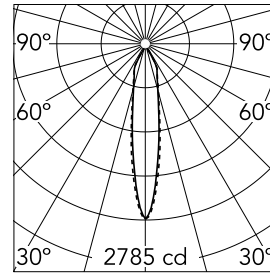

Main specifications

Number of heads	1	Net lumen (lm)	732
Lamp category	LED	Mountings	Ceiling surface
Power (W)	9.2W	Environment	Indoor
CCT (K)	2700K		
CRI	90		

Optical

Lighting type	Direct
LED type	LED array
Light distribution	Symmetric
Optical type	Spot
Beam angle (°)	18
Beam angle C90-270 (°)	19