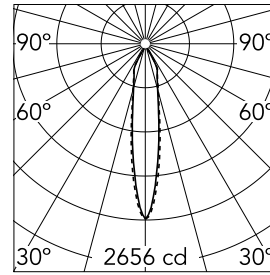

### Main specifications

<b>Number of heads</b>	1	<b>Net lumen (lm)</b>	741
<b>Lamp category</b>	LED	<b>Mountings</b>	Ceiling surface
<b>Power (W)</b>	9.2W	<b>Environment</b>	Indoor dry location
<b>CCT (K)</b>	2700K		
<b>CRI</b>	90		

### Optical

<b>Lighting type</b>	Direct
<b>LED type</b>	LED array
<b>Light distribution</b>	Symmetric
<b>Optical type</b>	Spot
<b>Beam angle (°)</b>	18
<b>Beam angle C90-270 (°)</b>	19

<b>Beam Angle:</b>	18°	
<b>h(m)</b>	<b>E(lx)</b>	<b>D(m)</b>
1	2656	0.31
2	664	0.62
3	295	0.94
4	166	1.25
5	106	1.56

Luminous flux luminaire  
741 lm (EXTREME CUT OFF)

### Physical

<b>Color</b>	White/White
<b>Orientation</b>	Fixed
<b>Weight (kg)</b>	0.45