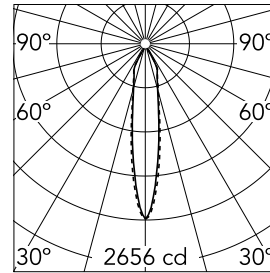

Kap 80 Surface Square Optic Spot Dali/Push Version

■ □ 03.6030.18.DA - Deep Brown/White

Luminaire for mounting on the ceiling with LED light source. Power source incorporated into luminaire body.
Dali/Push dimming 220/240V.

Main specifications

Number of heads	1	Net lumen (lm)	741
Lamp category	LED	Mountings	Ceiling surface
Power (W)	9.2W	Environment	Indoor
CCT (K)	2700K		
CRI	90		

Optical

Lighting type	Direct
LED type	LED array
Light distribution	Symmetric
Optical type	Spot
Beam angle (°)	18
Beam angle C90-270 (°)	19

Physical

Color	Deep Brown/White
Orientation	Fixed
Weight (kg)	0.45