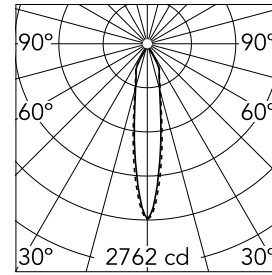

Kap 80 Surface Square Optic Spot

03.6034.18 - Deep Brown/White

Luminaire for mounting on the ceiling with LED light source. Power source incorporated into luminaire body. Non dimmable 110/240V.

Main specifications

Number of heads	1	Net lumen (lm)	771
Lamp category	LED	Mountings	Ceiling surface
Power (W)	9.2W	Environment	Indoor dry location
CCT (K)	3000K		
CRI	90		

Optical

Lighting type	Direct
LED type	LED array
Light distribution	Symmetric
Optical type	Spot
Beam angle (°)	18
Beam angle C90-270 (°)	19

Beam Angle: 18°

h(m) E(lx) D(m)

1 2762 0.31

2 691 0.62

3 307 0.94

4 173 1.25

5 110 1.56

Luminous flux luminaire
771 lm (EXTREME CUT OFF)