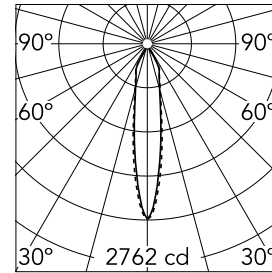

### Main specifications

Number of heads	1	Net lumen (lm)	771
Lamp category	LED	Mountings	Ceiling surface
Power (W)	9.2W	Environment	Indoor dry location
CCT (K)	3000K		
CRI	90		

### Optical

Lighting type	Direct
LED type	LED array
Light distribution	Symmetric
Optical type	Spot
Beam angle (°)	18
Beam angle C90-270 (°)	19

Beam Angle: 18°

h(m) E(lx) D(m)

1 2762 0.31

2 691 0.62

3 307 0.94

4 173 1.25

5 110 1.56

Luminous flux luminaire  
771 lm (EXTREME CUT OFF)

### Physical

Color	Black/White
Orientation	Fixed
Weight (kg)	0.45