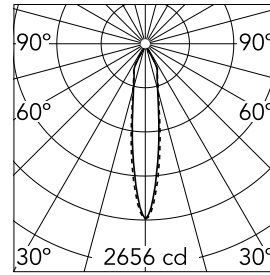

Kap 80 Surface Square Optic Spot

03.6030.B1 - White/White

Luminaire for mounting on the ceiling with LED light source. Power source incorporated into luminaire body. Non dimmable 110/240V.

Main specifications

Number of heads	1	Net lumen (lm)	741
Lamp category	LED	Mountings	Ceiling surface
Power (W)	9.2W	Environment	Indoor dry location
CCT (K)	2700K		
CRI	90		

Optical

Lighting type	Direct
LED type	LED array
Light distribution	Symmetric
Optical type	Spot
Beam angle (°)	18
Beam angle C90-270 (°)	19

Physical

Color	White/White
Orientation	Fixed
Weight (kg)	0.45