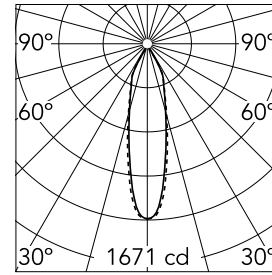

Main specifications

Number of heads	1	Net lumen (lm)	582
Lamp category	LED	Mountings	Ceiling surface
Power (W)	9.2W	Environment	Indoor dry location
CCT (K)	3000K		
CRI	90		

Optical

Lighting type	Direct
LED type	LED array
Light distribution	Symmetric
Optical type	Medium
Beam angle (°)	25
Beam angle C90-270 (°)	26

Physical

Color	Deep Brown/Black
Orientation	Fixed
Weight (kg)	0.45