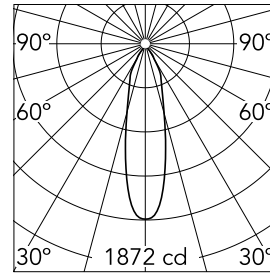

Main specifications

Number of heads	1	Net lumen (lm)	665
Lamp category	LED	Mountings	Ceiling surface
Power (W)	9.2W	Environment	Indoor
CCT (K)	3000K		
CRI	90		

Optical

Lighting type	Direct
LED type	LED array
Light distribution	Symmetric
Optical type	Medium
Beam angle (°)	26
Beam angle C90-270 (°)	26

Physical

Color	Black/Copper
Orientation	Fixed
Weight (kg)	0.45