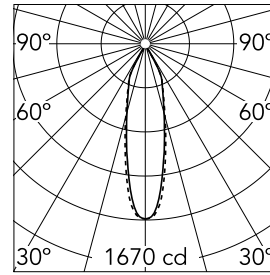

Kap 80 Surface Square Optic Medium Dali/Push Version

■ □ 03.6014.14.DA - Black/White

Luminaire for mounting on the ceiling with LED light source. Power source incorporated into luminaire body. Dali/Push dimming 220/240V.

Main specifications

Number of heads	1	Net lumen (lm)	640
Lamp category	LED	Mountings	Ceiling surface
Power (W)	9.2W	Environment	Indoor
CCT (K)	3000K		
CRI	90		

Optical

Lighting type	Direct
LED type	LED array
Light distribution	Symmetric
Optical type	Medium
Beam angle (°)	25
Beam angle C90-270 (°)	27