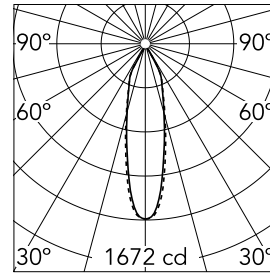

Main specifications

Number of heads	1	Net lumen (lm)	600
Lamp category	LED	Mountings	Ceiling surface
Power (W)	9.2W	Environment	Indoor dry location
CCT (K)	2700K		
CRI	90		

Optical

Lighting type	Direct
LED type	LED array
Light distribution	Symmetric
Optical type	Medium
Beam angle (°)	25
Beam angle C90-270 (°)	27

Physical

Color	White/Gold
Orientation	Fixed
Weight (kg)	0.45