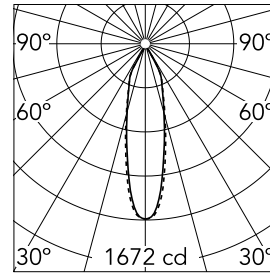

Main specifications

| | | | |
|------------------------|-------|-----------------------|---------------------|
| Number of heads | 1 | Net lumen (lm) | 600 |
| Lamp category | LED | Mountings | Ceiling surface |
| Power (W) | 9.2W | Environment | Indoor dry location |
| CCT (K) | 2700K | | |
| CRI | 90 | | |

Optical

| | |
|-------------------------------|-----------|
| Lighting type | Direct |
| LED type | LED array |
| Light distribution | Symmetric |
| Optical type | Medium |
| Beam angle (°) | 25 |
| Beam angle C90-270 (°) | 27 |

| | | | |
|--------------------|-------------|--------------|-------------|
| Beam Angle: | 25° | | |
| | h(m) | E(lx) | D(m) |
| 1 | 1672 | 0.45 | |
| 2 | 418 | 0.90 | |
| 3 | 186 | 1.34 | |
| 4 | 104 | 1.79 | |
| 5 | 67 | 2.24 | |

Physical

| | |
|--------------------|--------------------|
| Color | Deep Brown/Gold |
| Orientation | Fixed |
| Weight (kg) | 0.45 |