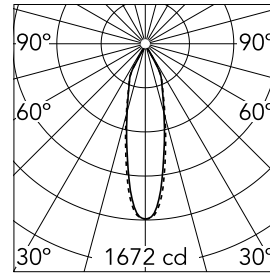

Main specifications

Number of heads	1	Net lumen (lm)	600
Lamp category	LED	Mountings	Ceiling surface
Power (W)	9.2W	Environment	Indoor dry location
CCT (K)	2700K		
CRI	90		

Optical

Lighting type	Direct
LED type	LED array
Light distribution	Symmetric
Optical type	Medium
Beam angle (°)	25
Beam angle C90-270 (°)	27

Physical

Color	Black/Gold
Orientation	Fixed
Weight (kg)	0.45