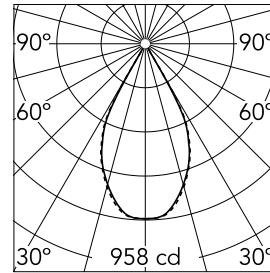

Kap 80 Surface Square Optic Flood Dali/Push Version

■ □ 03.6054.14.DA - Black/White

Luminaire for mounting on the ceiling with LED light source. Power source incorporated into luminaire body.
Dali/Push dimming 220/240V.

Main specifications

Number of heads	1	Net lumen (lm)	752
Lamp category	LED	Mountings	Ceiling surface
Power (W)	9.2W	Environment	Indoor dry location
CCT (K)	3000K		
CRI	90		

Optical

Lighting type	Direct
LED type	LED array
Light distribution	Symmetric
Optical type	Flood
Beam angle (°)	55
Beam angle C90-270 (°)	56

Physical

Color	Black/White
Orientation	Fixed
Weight (kg)	0.45