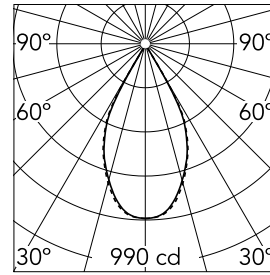

Main specifications

Number of heads	1	Net lumen (lm)	704
Lamp category	LED	Mountings	Ceiling surface
Power (W)	9.2W	Environment	Indoor
CCT (K)	2700K		
CRI	90		

Optical

Lighting type	Direct
LED type	LED array
Light distribution	Symmetric
Optical type	Flood
Beam angle (°)	53
Beam angle C90-270 (°)	54

Physical

Color	Deep Brown/Gold
Orientation	Fixed
Weight (kg)	0.45