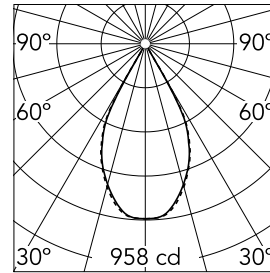

Kap 80 Surface Square Optic Flood

03.6054.B1 - White/White

Luminaire for mounting on the ceiling with LED light source. Power source incorporated into luminaire body. Non dimmable 110/240V.

Main specifications

Number of heads	1	Net lumen (lm)	752
Lamp category	LED	Mountings	Ceiling surface
Power (W)	9.2W	Environment	Indoor
CCT (K)	3000K		
CRI	90		

Optical

Lighting type	Direct
LED type	LED array
Light distribution	Symmetric
Optical type	Flood
Beam angle (°)	55
Beam angle C90-270 (°)	56

Physical

Color	White/White
Orientation	Fixed
Weight (kg)	0.45