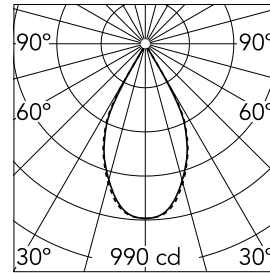

Kap 80 Surface Square Optic Flood

03.6051.B1 - White/Gold

Luminaire for mounting on the ceiling with LED light source. Power source incorporated into luminaire body. Non dimmable 110/240V.

Main specifications

Number of heads	1	Net lumen (lm)	704
Lamp category	LED	Mountings	Ceiling surface
Power (W)	9.2W	Environment	Indoor
CCT (K)	2700K		
CRI	90		

Optical

Lighting type	Direct
LED type	LED array
Light distribution	Symmetric
Optical type	Flood
Beam angle (°)	53
Beam angle C90-270 (°)	54

Physical

Color	White/Gold
Orientation	Fixed
Weight (kg)	0.45