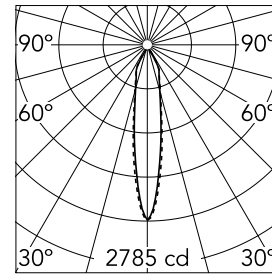

Luminaire for mounting on the ceiling with LED light source. Power source incorporated into luminaire body. Mains dimming 220/240V (Leading & Trailing Edge).

Main specifications

Number of heads	1	Net lumen (lm)	732
Lamp category	LED	Mountings	Ceiling surface
Power (W)	9.2W	Environment	Indoor
CCT (K)	2700K		
CRI	90		

Optical

Lighting type	Direct
LED type	LED array
Light distribution	Symmetric
Optical type	Spot
Beam angle (°)	18
Beam angle C90-270 (°)	19

Beam Angle:	18°		
	h(m)	E(lx)	D(m)
1	2785	0.31	
2	696	0.63	
3	309	0.94	
4	174	1.26	
5	111	1.57	

Physical

Color	White/Gold
Orientation	Fixed
Weight (kg)	0.45