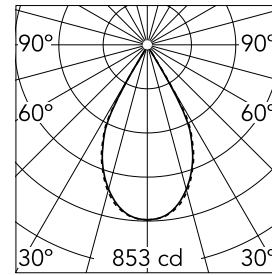

Optical

Lighting type	Direct
LED type	LED array
Light distribution	Symmetric
Optical type	Flood
Beam angle (°)	55
Beam angle C90-270 (°)	56

Beam Angle: 55°		
h(m)	E(lx)	D(m)
1	853	1.05
2	213	2.10
3	95	3.16
4	53	4.21
5	34	5.26

Physical

Color	Deep Brown/Black
Orientation	Fixed
Weight (kg)	0.45