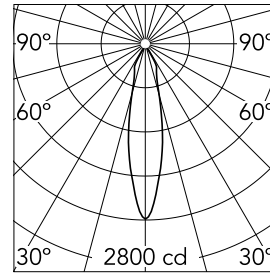

Main specifications

Number of heads	1	Net lumen (lm)	703
Lamp category	LED	Mountings	Ceiling surface
Power (W)	9.2W	Environment	Indoor
CCT (K)	3000K		
CRI	90		

Optical

Lighting type	Direct
LED type	LED array
Light distribution	Symmetric
Optical type	Spot
Beam angle (°)	22
Beam angle C90-270 (°)	22