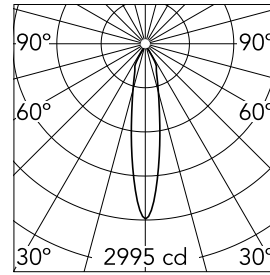

Main specifications

Number of heads	1	Net lumen (lm)	712
Lamp category	LED	Mountings	Ceiling surface
Power (W)	9.2W	Environment	Indoor dry location
CCT (K)	3000K		
CRI	90		

Optical

Lighting type	Direct
LED type	LED array
Light distribution	Symmetric
Optical type	Spot
Beam angle (°)	19
Beam angle C90-270 (°)	19

Physical

Color	Deep Brown/Gold
Orientation	Fixed
Weight (kg)	0.45