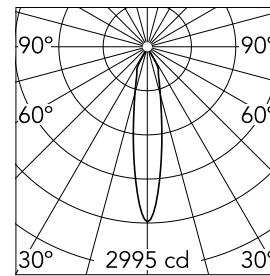

Main specifications

Number of heads	1	Net lumen (lm)	712
Lamp category	LED	Mountings	Ceiling surface
Power (W)	9.2W	Environment	Indoor
CCT (K)	3000K		
CRI	90		

Optical

Lighting type	Direct
LED type	LED array
Light distribution	Symmetric
Optical type	Spot
Beam angle (°)	19
Beam angle C90-270 (°)	19