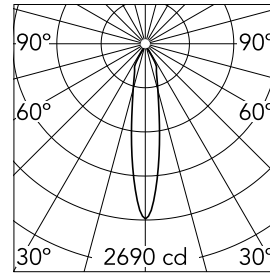

Main specifications

Number of heads	1	Net lumen (lm)	628
Lamp category	LED	Mountings	Ceiling surface
Power (W)	9.2W	Environment	Indoor
CCT (K)	2700K		
CRI	90		

Optical

Lighting type	Direct
LED type	LED array
Light distribution	Symmetric
Optical type	Spot
Beam angle (°)	19
Beam angle C90-270 (°)	19

Physical

Color	Deep Brown/Black
Orientation	Fixed
Weight (kg)	0.45