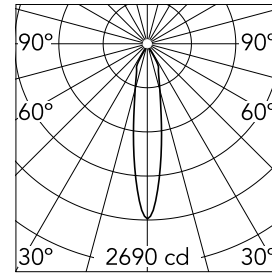

Main specifications

Number of heads	1	Net lumen (lm)	628
Lamp category	LED	Mountings	Ceiling surface
Power (W)	9.2W	Environment	Indoor dry location
CCT (K)	2700K		
CRI	90		

Optical

Lighting type	Direct
LED type	LED array
Light distribution	Symmetric
Optical type	Spot
Beam angle (°)	19
Beam angle C90-270 (°)	19

Physical

Color	Black/Black
Orientation	Fixed
Weight (kg)	0.45