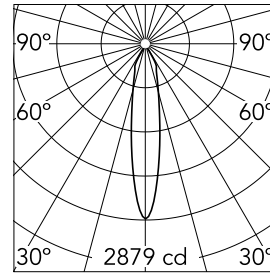

Main specifications

Number of heads	1	Net lumen (lm)	684
Lamp category	LED	Mountings	Ceiling surface
Power (W)	9.2W	Environment	Indoor
CCT (K)	2700K		
CRI	90		

Optical

Lighting type	Direct
LED type	LED array
Light distribution	Symmetric
Optical type	Spot
Beam angle (°)	19
Beam angle C90-270 (°)	19

Physical

Color	Deep Brown/Gold
Orientation	Fixed
Weight (kg)	0.45