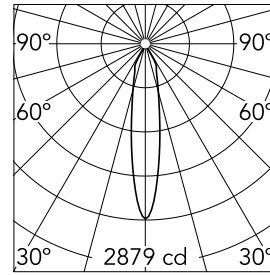

Main specifications

Number of heads	1	Net lumen (lm)	684
Lamp category	LED	Mountings	Ceiling surface
Power (W)	9.2W	Environment	Indoor dry location
CCT (K)	2700K		
CRI	90		

Optical

Lighting type	Direct
LED type	LED array
Light distribution	Symmetric
Optical type	Spot
Beam angle (°)	19
Beam angle C90-270 (°)	19

Physical

Color	Black/Gold
Orientation	Fixed
Weight (kg)	0.45