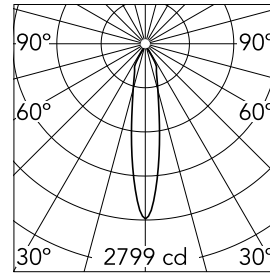

Number of heads	1	Net lumen (lm)	654
Lamp category	LED	Mountings	Ceiling surface
Power (W)	9.2W	Environment	Indoor
CCT (K)	3000K		
CRI	90		

Optical

Lighting type	Direct
LED type	LED array
Light distribution	Symmetric
Optical type	Spot
Beam angle (°)	19
Beam angle C90-270 (°)	19

Physical

Color	Deep Brown/Black
Orientation	Fixed
Weight (kg)	0.45