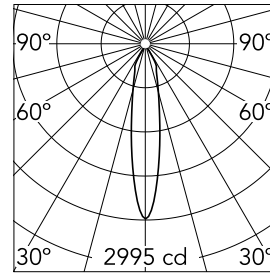

Number of heads	1	Net lumen (lm)	712
Lamp category	LED	Mountings	Ceiling surface
Power (W)	9.2W	Environment	Indoor
CCT (K)	3000K		
CRI	90		

Optical

Lighting type	Direct
LED type	LED array
Light distribution	Symmetric
Optical type	Spot
Beam angle (°)	19
Beam angle C90-270 (°)	19

Physical

Color	Black/Gold
Orientation	Fixed
Weight (kg)	0.45