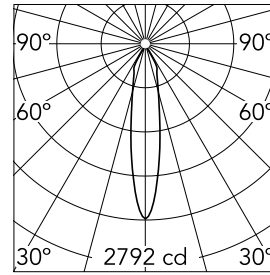

Kap 80 Surface Round Optic Spot

03.6024.B1 - White/White

Luminaire for mounting on the ceiling with LED light source. Power source incorporated into luminaire body. Non dimmable 110/240V.

Main specifications

Number of heads	1	Net lumen (lm)	739
Lamp category	LED	Mountings	Ceiling surface
Power (W)	9.2W	Environment	Indoor
CCT (K)	3000K		
CRI	90		

Optical

Lighting type	Direct
LED type	LED array
Light distribution	Symmetric
Optical type	Spot
Beam angle (°)	19
Beam angle C90-270 (°)	19

Physical

Color	White/White
Orientation	Fixed
Weight (kg)	0.45

Certification / Marking