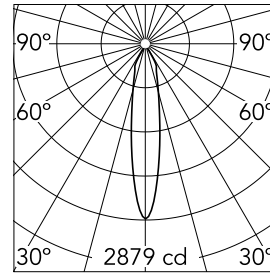

Number of heads	1	Net lumen (lm)	684
Lamp category	LED	Mountings	Ceiling surface
Power (W)	9.2W	Environment	Indoor dry location
CCT (K)	2700K		
CRI	90		

Optical

Lighting type	Direct
LED type	LED array
Light distribution	Symmetric
Optical type	Spot
Beam angle (°)	19
Beam angle C90-270 (°)	19

Physical

Color	Deep Brown/Gold
Orientation	Fixed
Weight (kg)	0.45